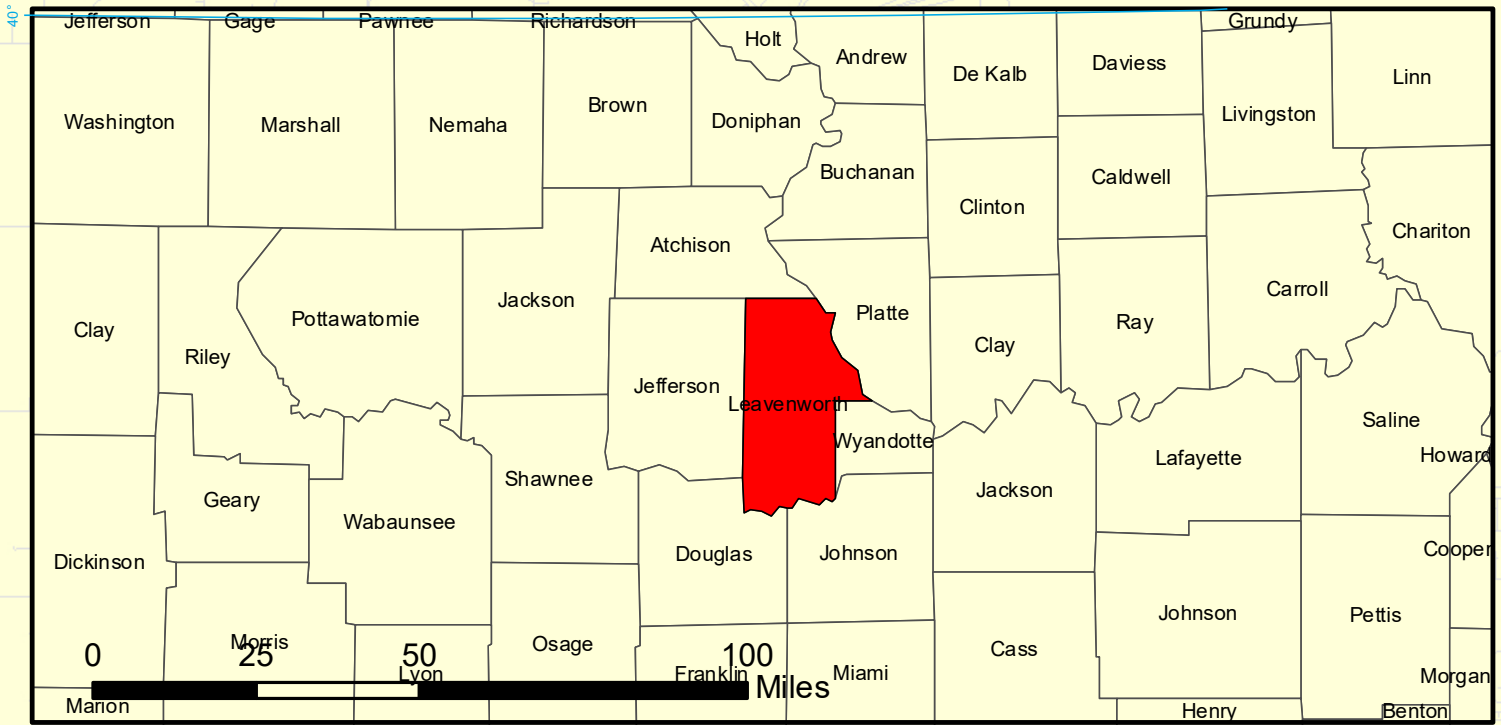

# LEAVENWORTH COUNTY KANSAS 2025

## Fire Districts and Fire Stations in Leavenworth County

- Legend**
- Fire Stations
  - Fire District #1
  - Fire District #2
  - Leavenworth City
  - Easton
  - Stranger
  - Tonganoxie
  - Tonganoxie City
  - Union
  - Ft Leavenworth
  - Kickapoo

- Legend**
- City Centerlines
  - City Limits
  - Sections
  - County Boundary
  - GRAVEL
  - HARD SURFACE
  - MINIMUM
  - PRIVATE
  - State Maintained

Projection: NAD 1983 State Plane Kansas 1501 (US Feet)  
 Disclaimer: Map is projected in real-world coordinates.  
 However, it is not intended for legal purposes.  
 Measurement accuracy is not guaranteed.