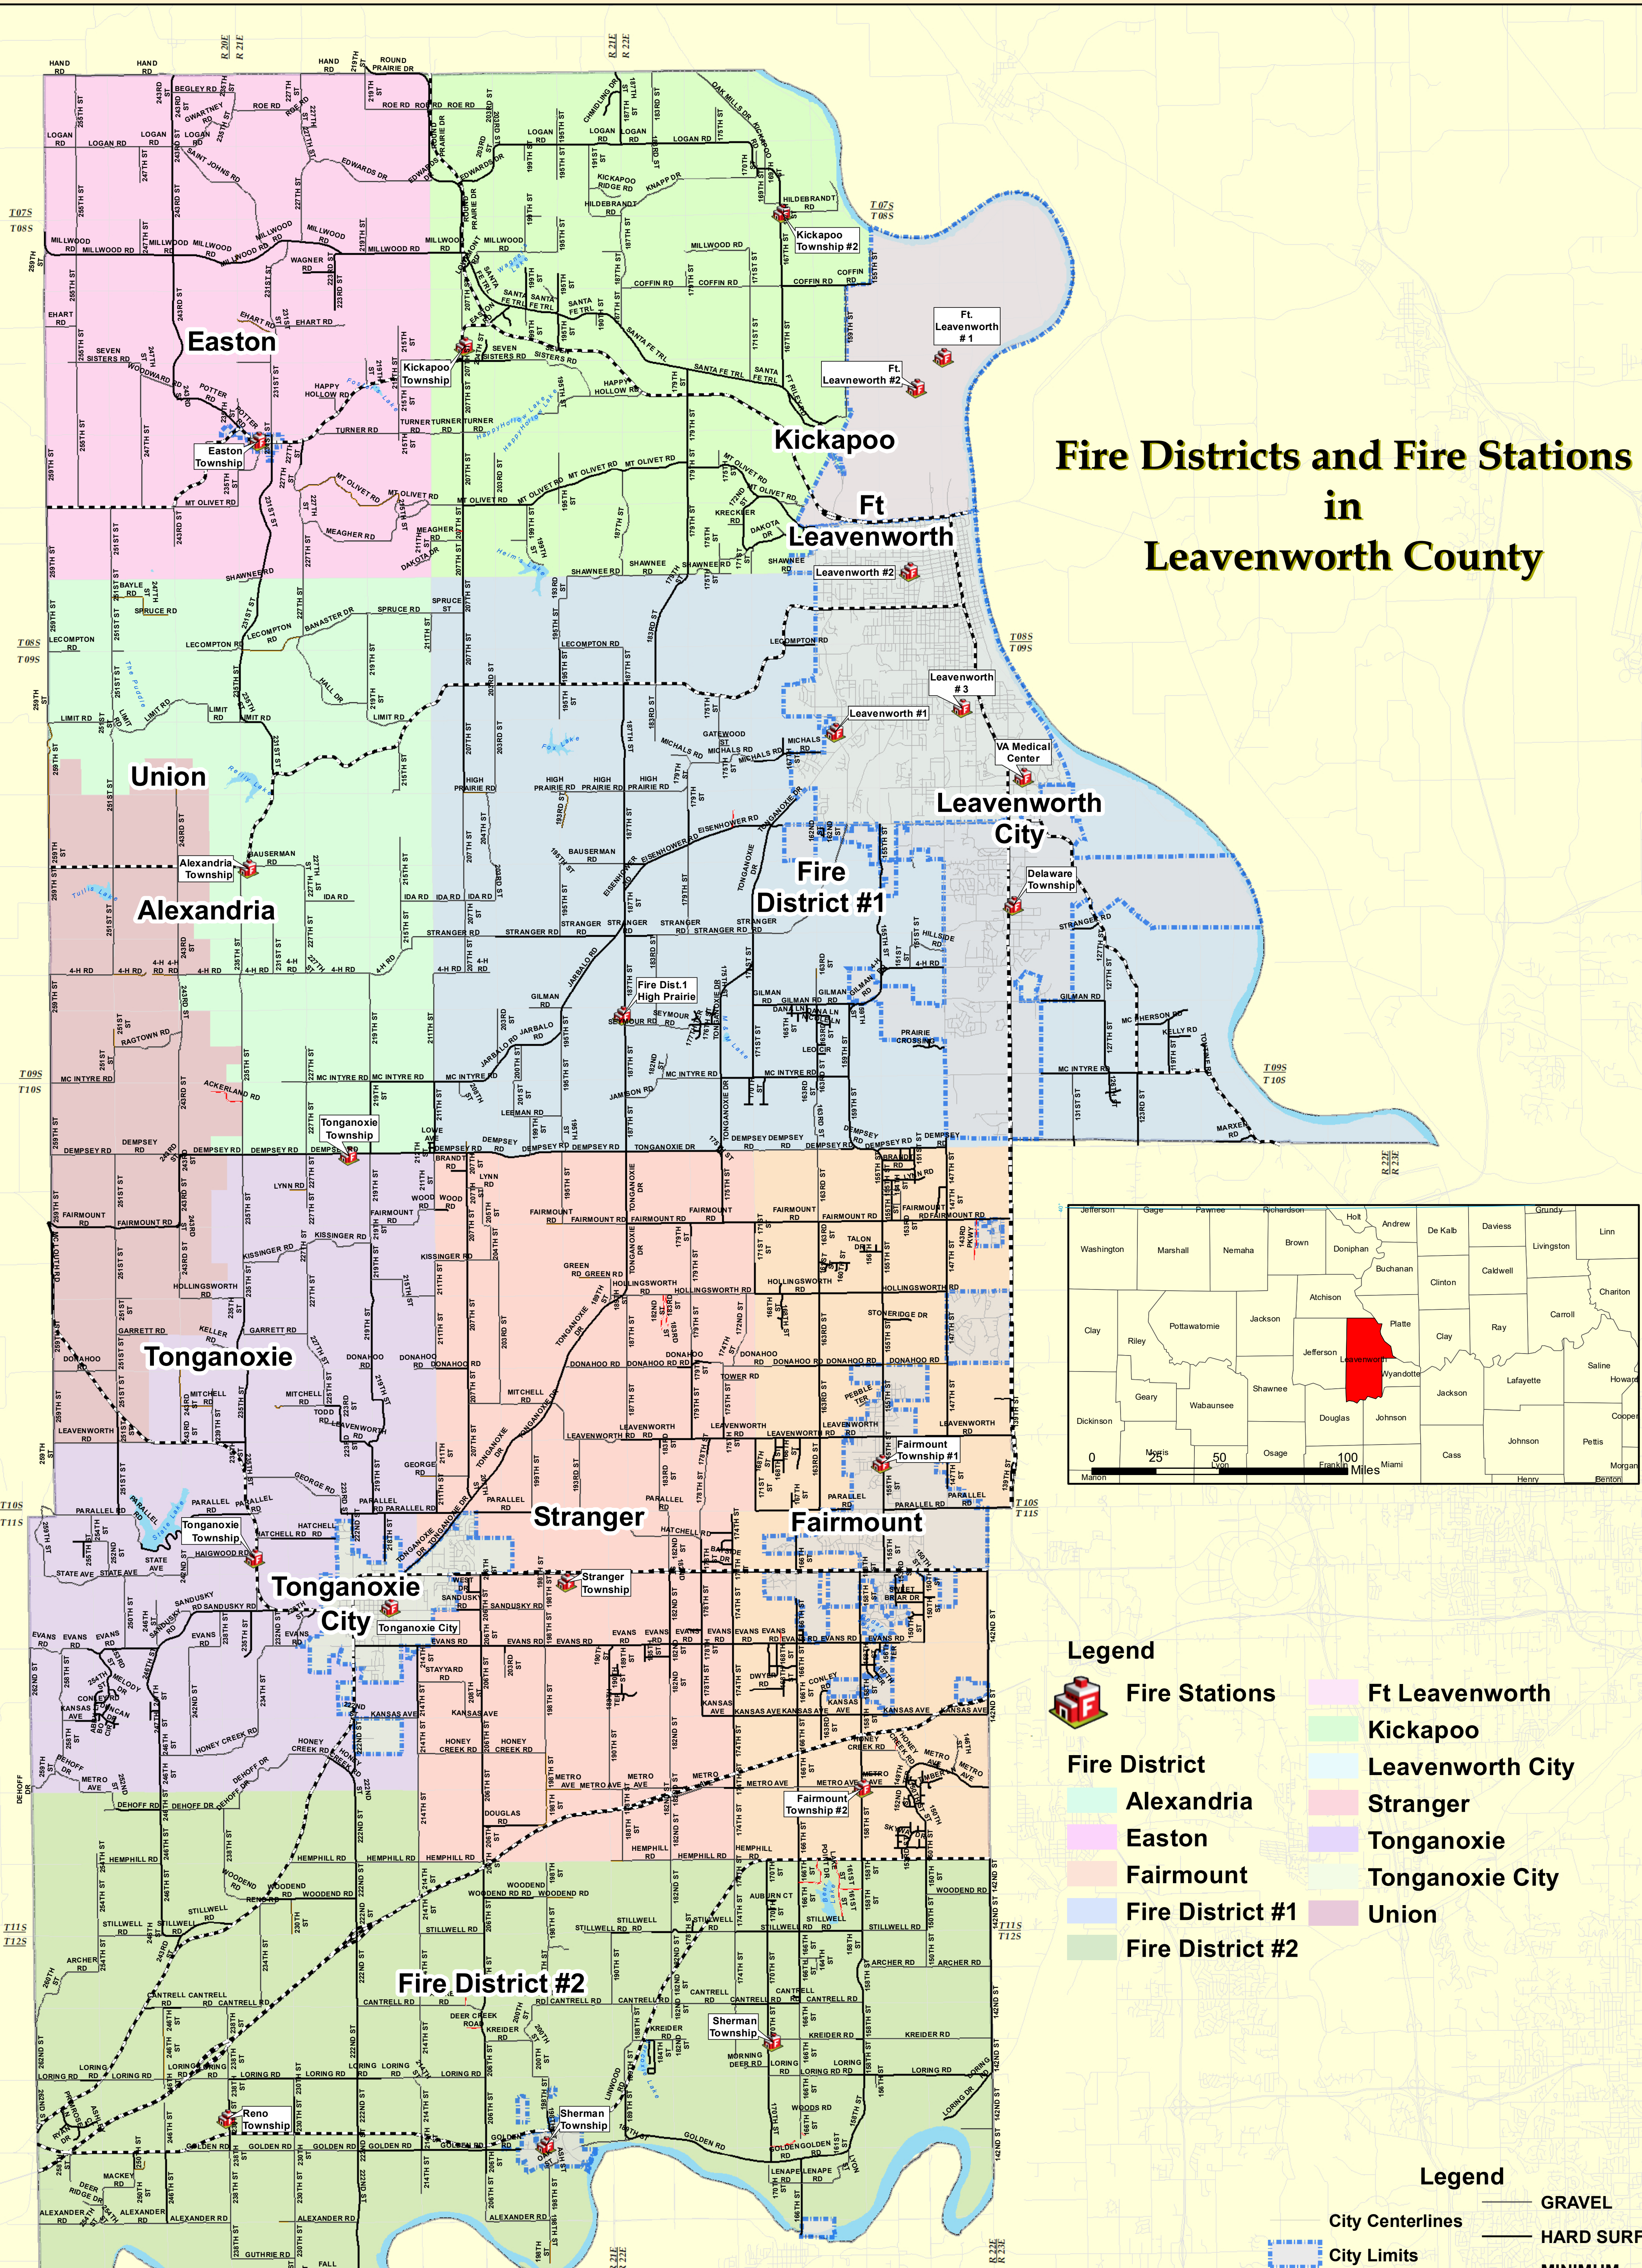

# LEAVENWORTH COUNTY KANSAS 2025

## Fire Districts and Fire Stations in Leavenworth County

- Legend**
- Fire Stations
  - Fire District #1
  - Fire District #2
  - Leavenworth City
  - Easton
  - Stranger
  - Tonganoxie
  - Tonganoxie City
  - Union
  - Ft Leavenworth
  - Kickapoo

- Legend**
- City Centerlines
  - City Limits
  - Sections
  - County Boundary
  - GRAVEL
  - HARD SURFACE
  - MINIMUM
  - PRIVATE
  - State Maintained

Projection: NAD 1983 State Plane Kansas 1501 (US Feet)  
 Disclaimer: Map is projected in real-world coordinates.  
 However, it is not intended for legal purposes.  
 Measurement accuracy is not guaranteed.